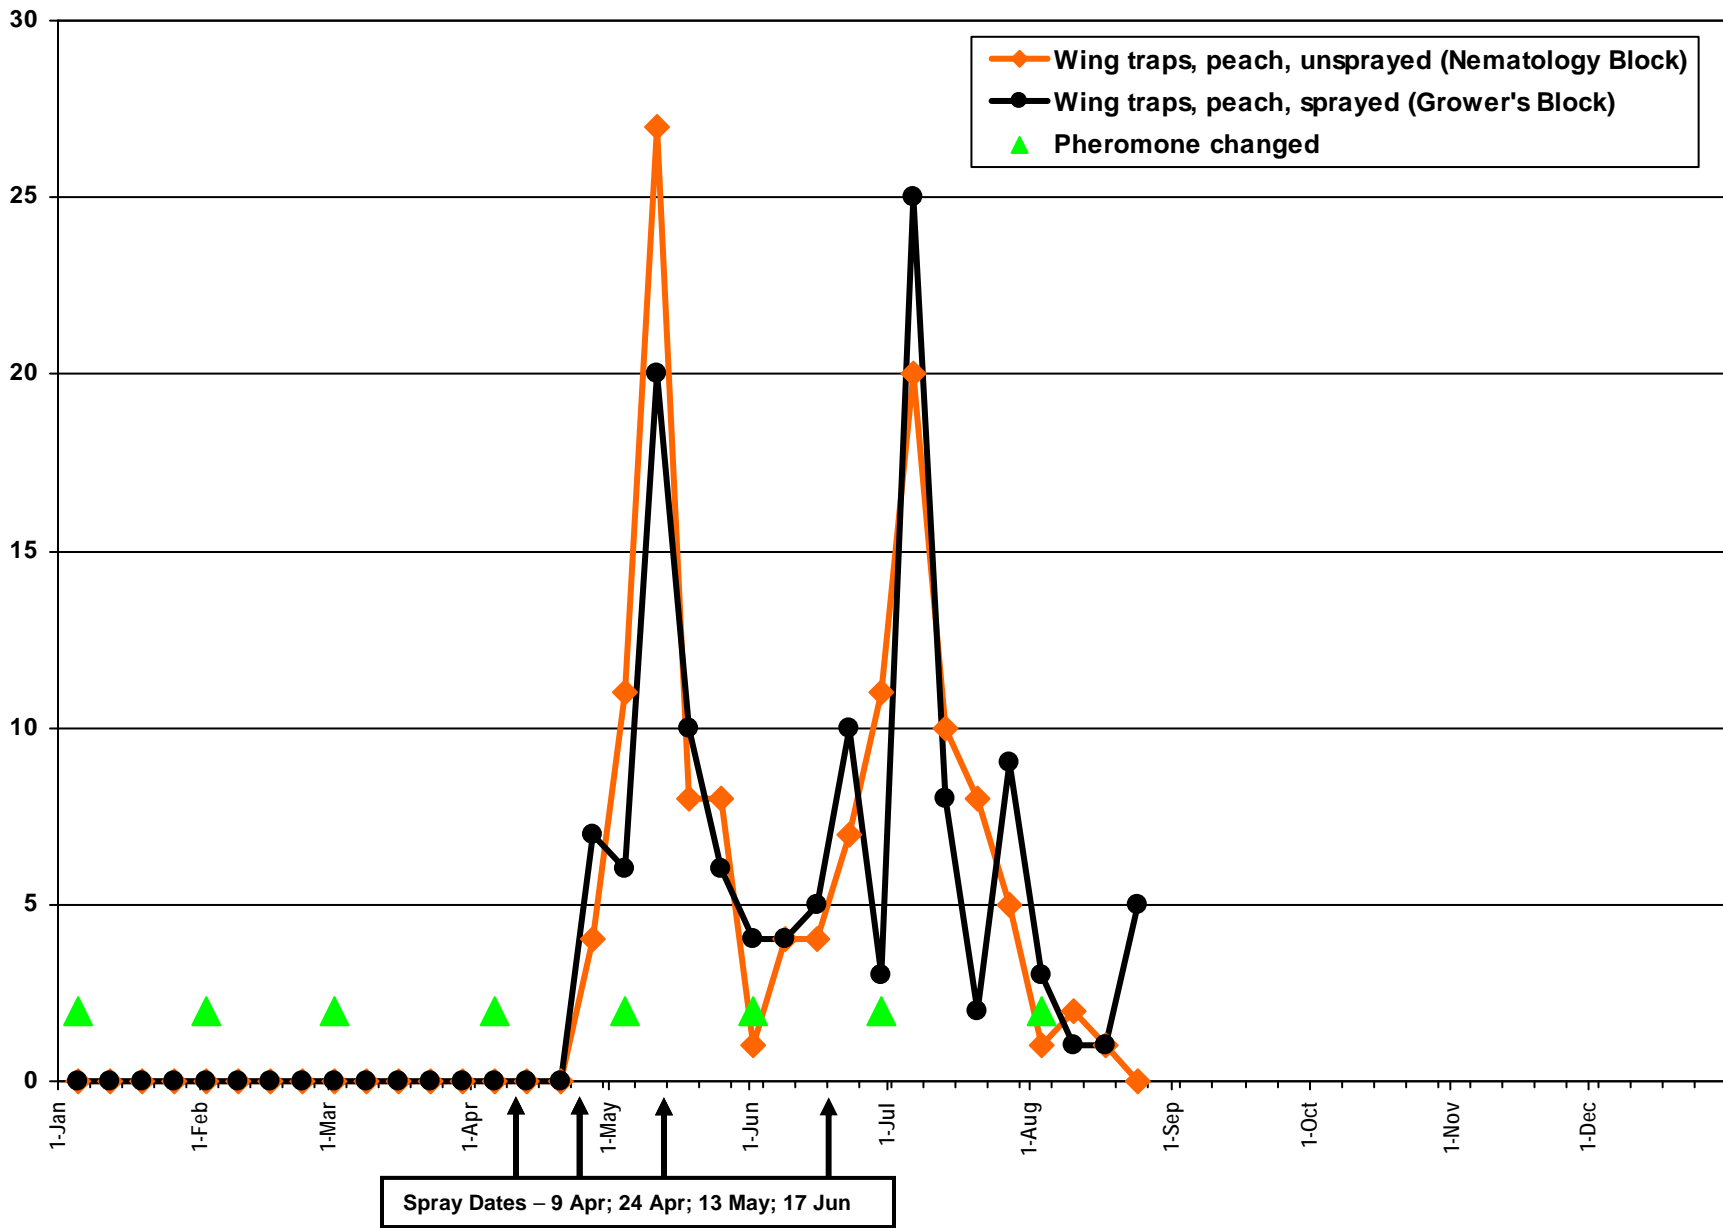

APHIS Monitoring Block

Plum Curculio Adult Capture (Mean Number/Pyramid Trap/Week)

USDA-ARS Byron 2009

APHIS Monitoring Block

Oriental Fruit Moth Adult Capture (Mean Number/Wing Trap/Week)

USDA-ARS Byron 2009

APHIS Monitoring Block

Oblique Banded Leafroller Adult Capture (Mean Number/Wing Trap/Week)

USDA-ARS Byron 2009

APHIS Monitoring Block

Tufted Apple Bud Moth Adult Capture (Mean Number/Wing Trap/Week)

USDA-ARS Byron 2009