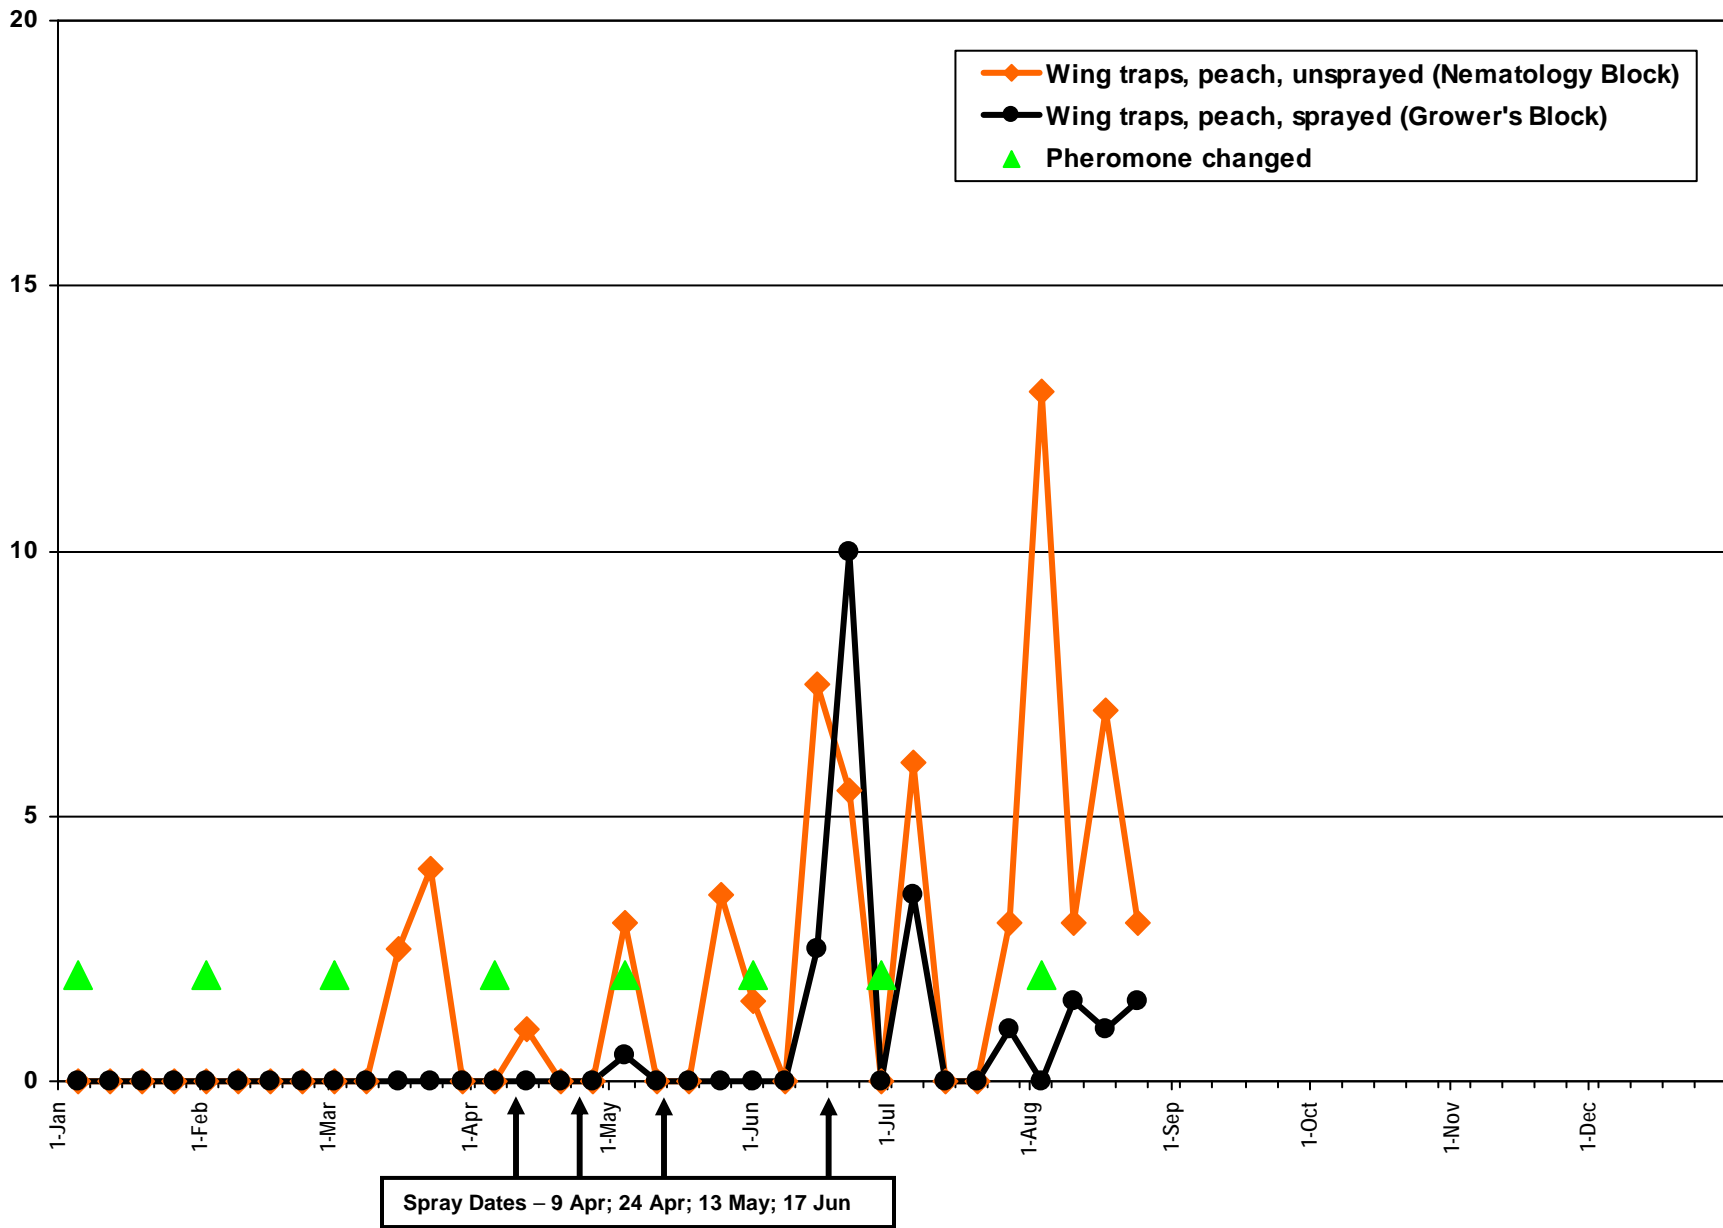

APHIS Monitoring Block

Plum Curculio Adult Capture (Mean Number/Pyramid Trap/Week)

USDA-ARS Byron 2009

APHIS Monitoring Block

Oriental Fruit Moth Adult Capture (Mean Number/Wing Trap/Week)

USDA-ARS Byron 2009

APHIS Monitoring Block

Oblique Banded Leafroller Adult Capture (Mean Number/Wing Trap/Week)

USDA-ARS Byron 2009

APHIS Monitoring Block

Tufted Apple Bud Moth Adult Capture (Mean Number/Wing Trap/Week)

USDA-ARS Byron 2009