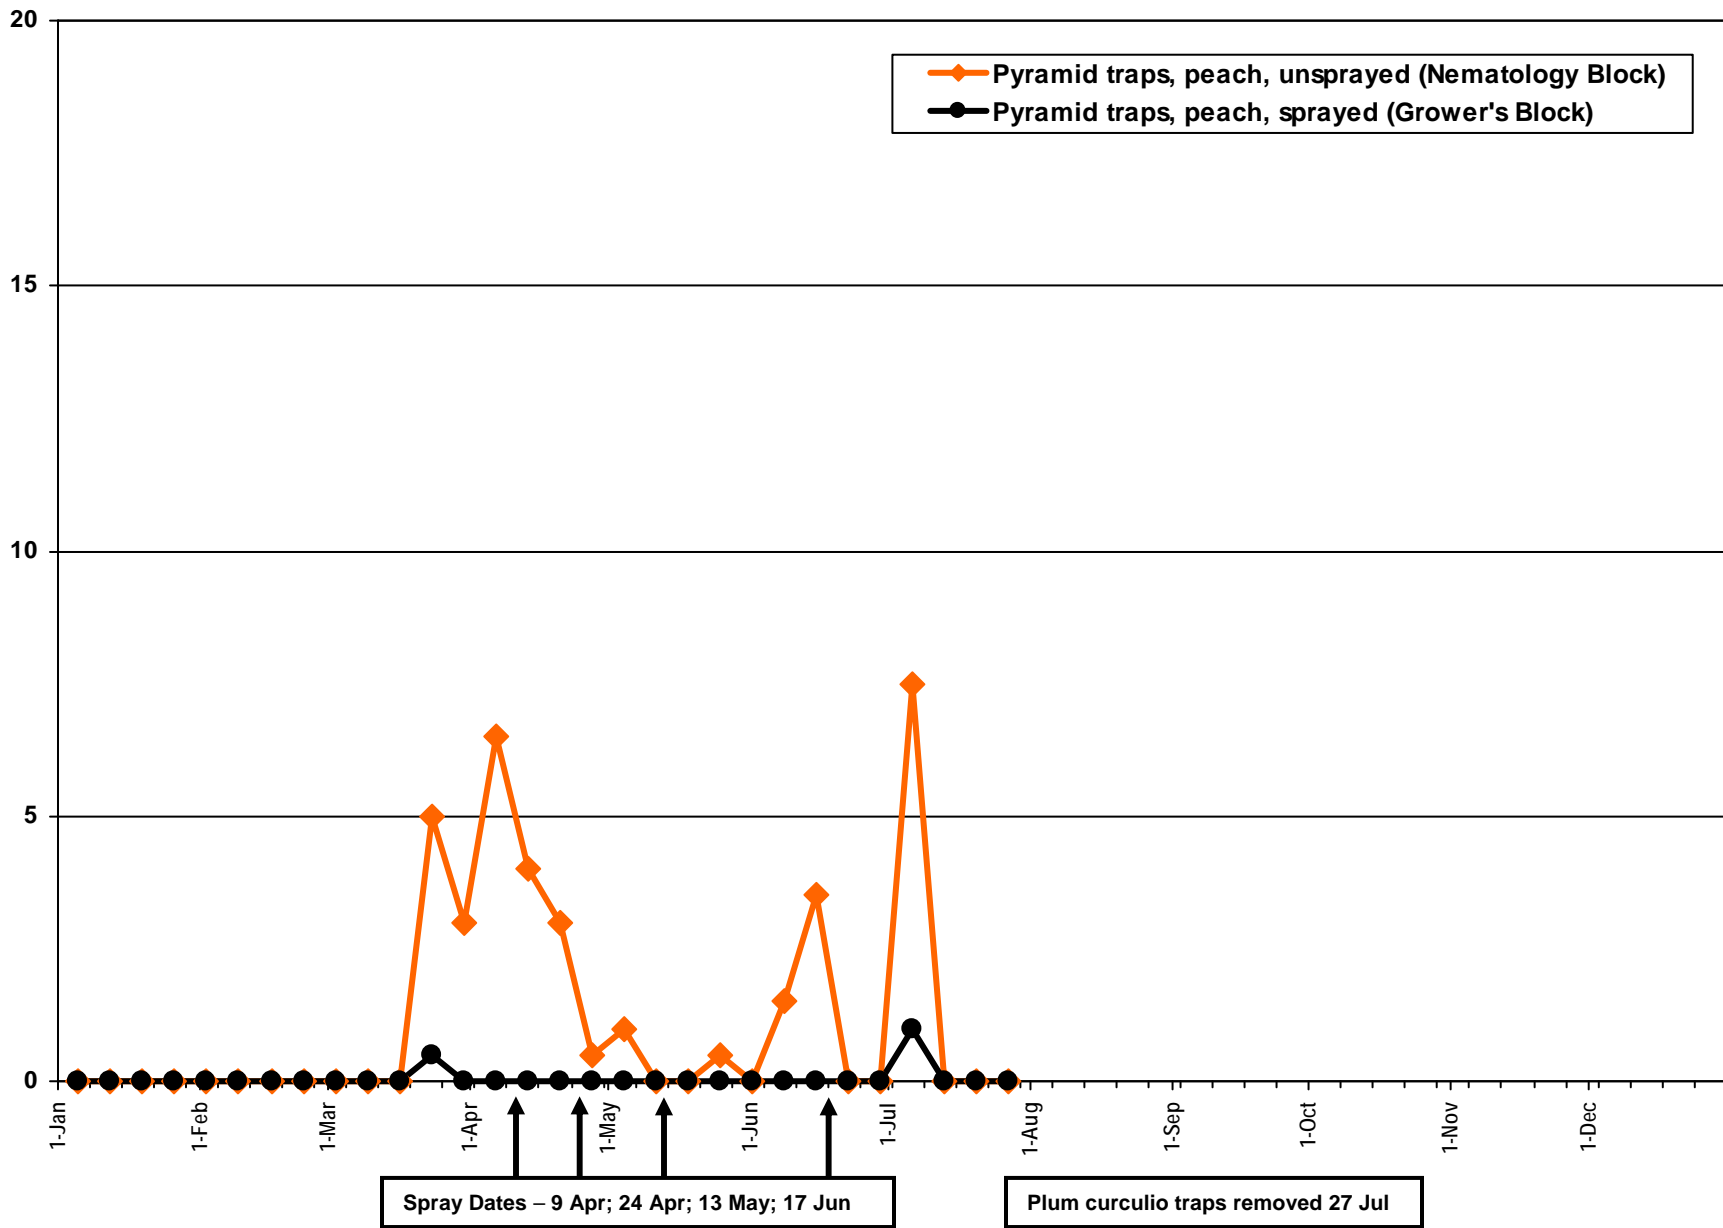

APHIS Monitoring Block

Plum Curculio Adult Capture (Mean Number/Pyramid Trap/Week)

USDA-ARS Byron 2009

APHIS Monitoring Block

Oriental Fruit Moth Adult Capture (Mean Number/Wing Trap/Week)

USDA-ARS Byron 2009

APHIS Monitoring Block

Oblique Banded Leafroller Adult Capture (Mean Number/Wing Trap/Week)

USDA-ARS Byron 2009

APHIS Monitoring Block

Tufted Apple Bud Moth Adult Capture (Mean Number/Wing Trap/Week)

USDA-ARS Byron 2009